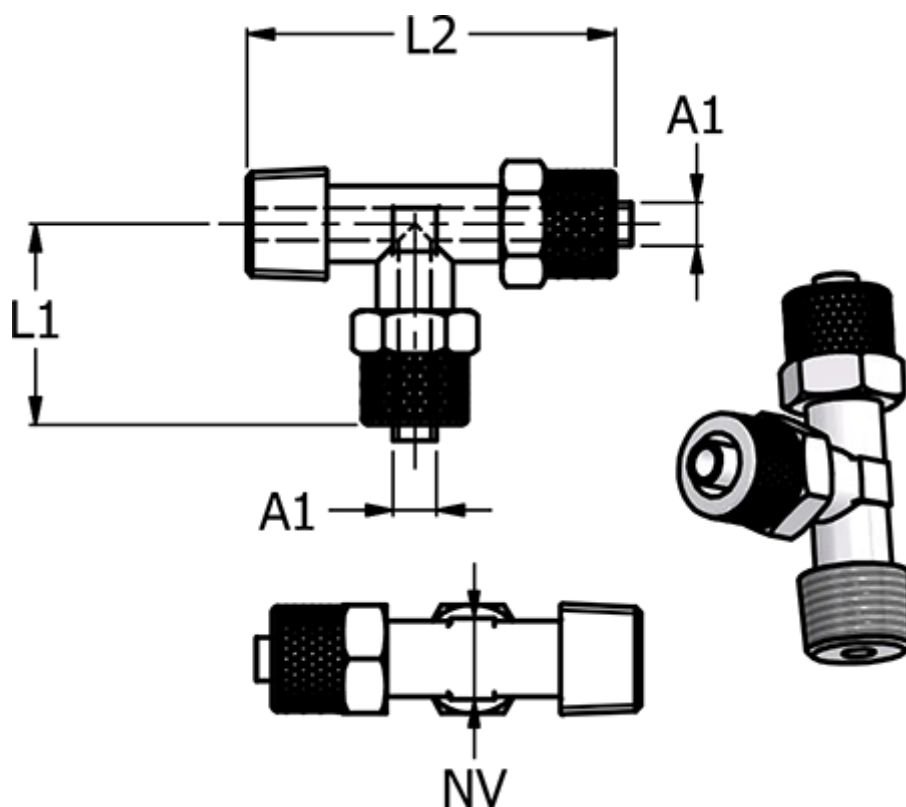

Article number: 586151148

Description: Push-on fitting 15.114-8, metal $\text{Ø}8/6\text{-}\text{Ø}8/6\text{-R } 1/4\text{'}$
Tee with conical thread

Measures

Hose diameter A1	= 8/6
L1	= 22.0
L2	= 42
NV	= 12
Thread A2	=